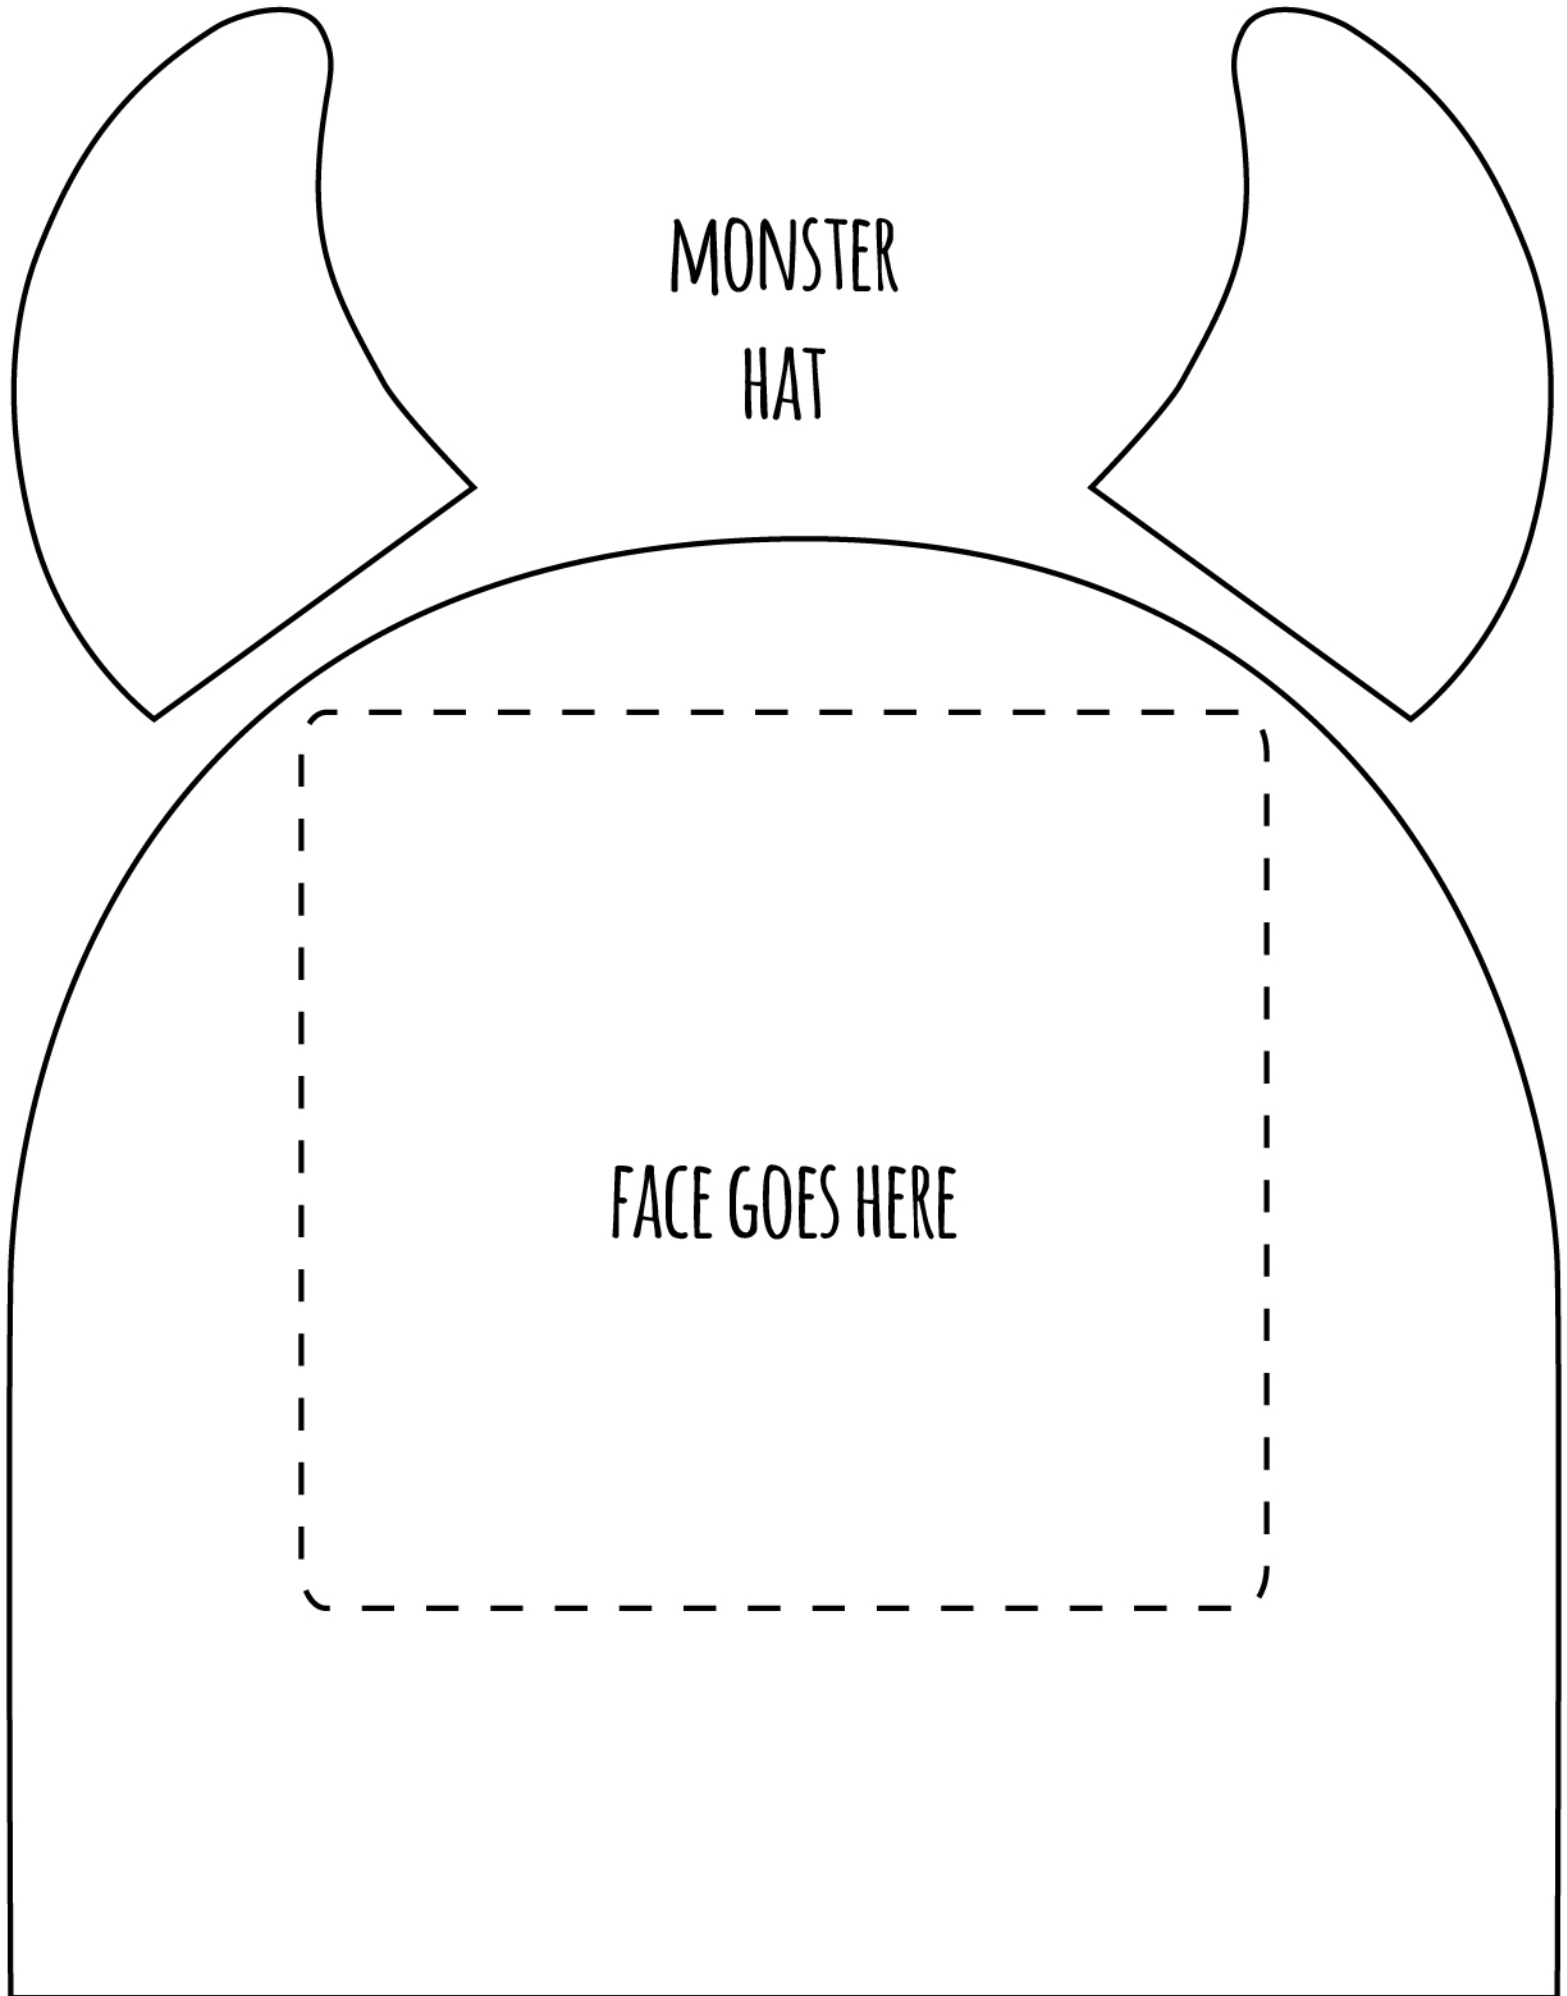

KITTY
HAT

FACE GOES HERE

MONKEY
HAT

FACE GOES HERE

MONSTER
HAT

FACE GOES HERE

A black and white line drawing of an owl hat template. The hat has two large, pointed ears. The main body of the hat is a large rectangle with a rounded top. Inside this rectangle, there is a smaller dashed-line rectangle. The text "OWL HAT" is written in the center of the hat's crown, and "FACE GOES HERE" is written in the center of the dashed-line rectangle.

OWL
HAT

FACE GOES HERE

FACE GOES HERE

SHARK

HAT

UNICORN
HAT

FACE GOES HERE