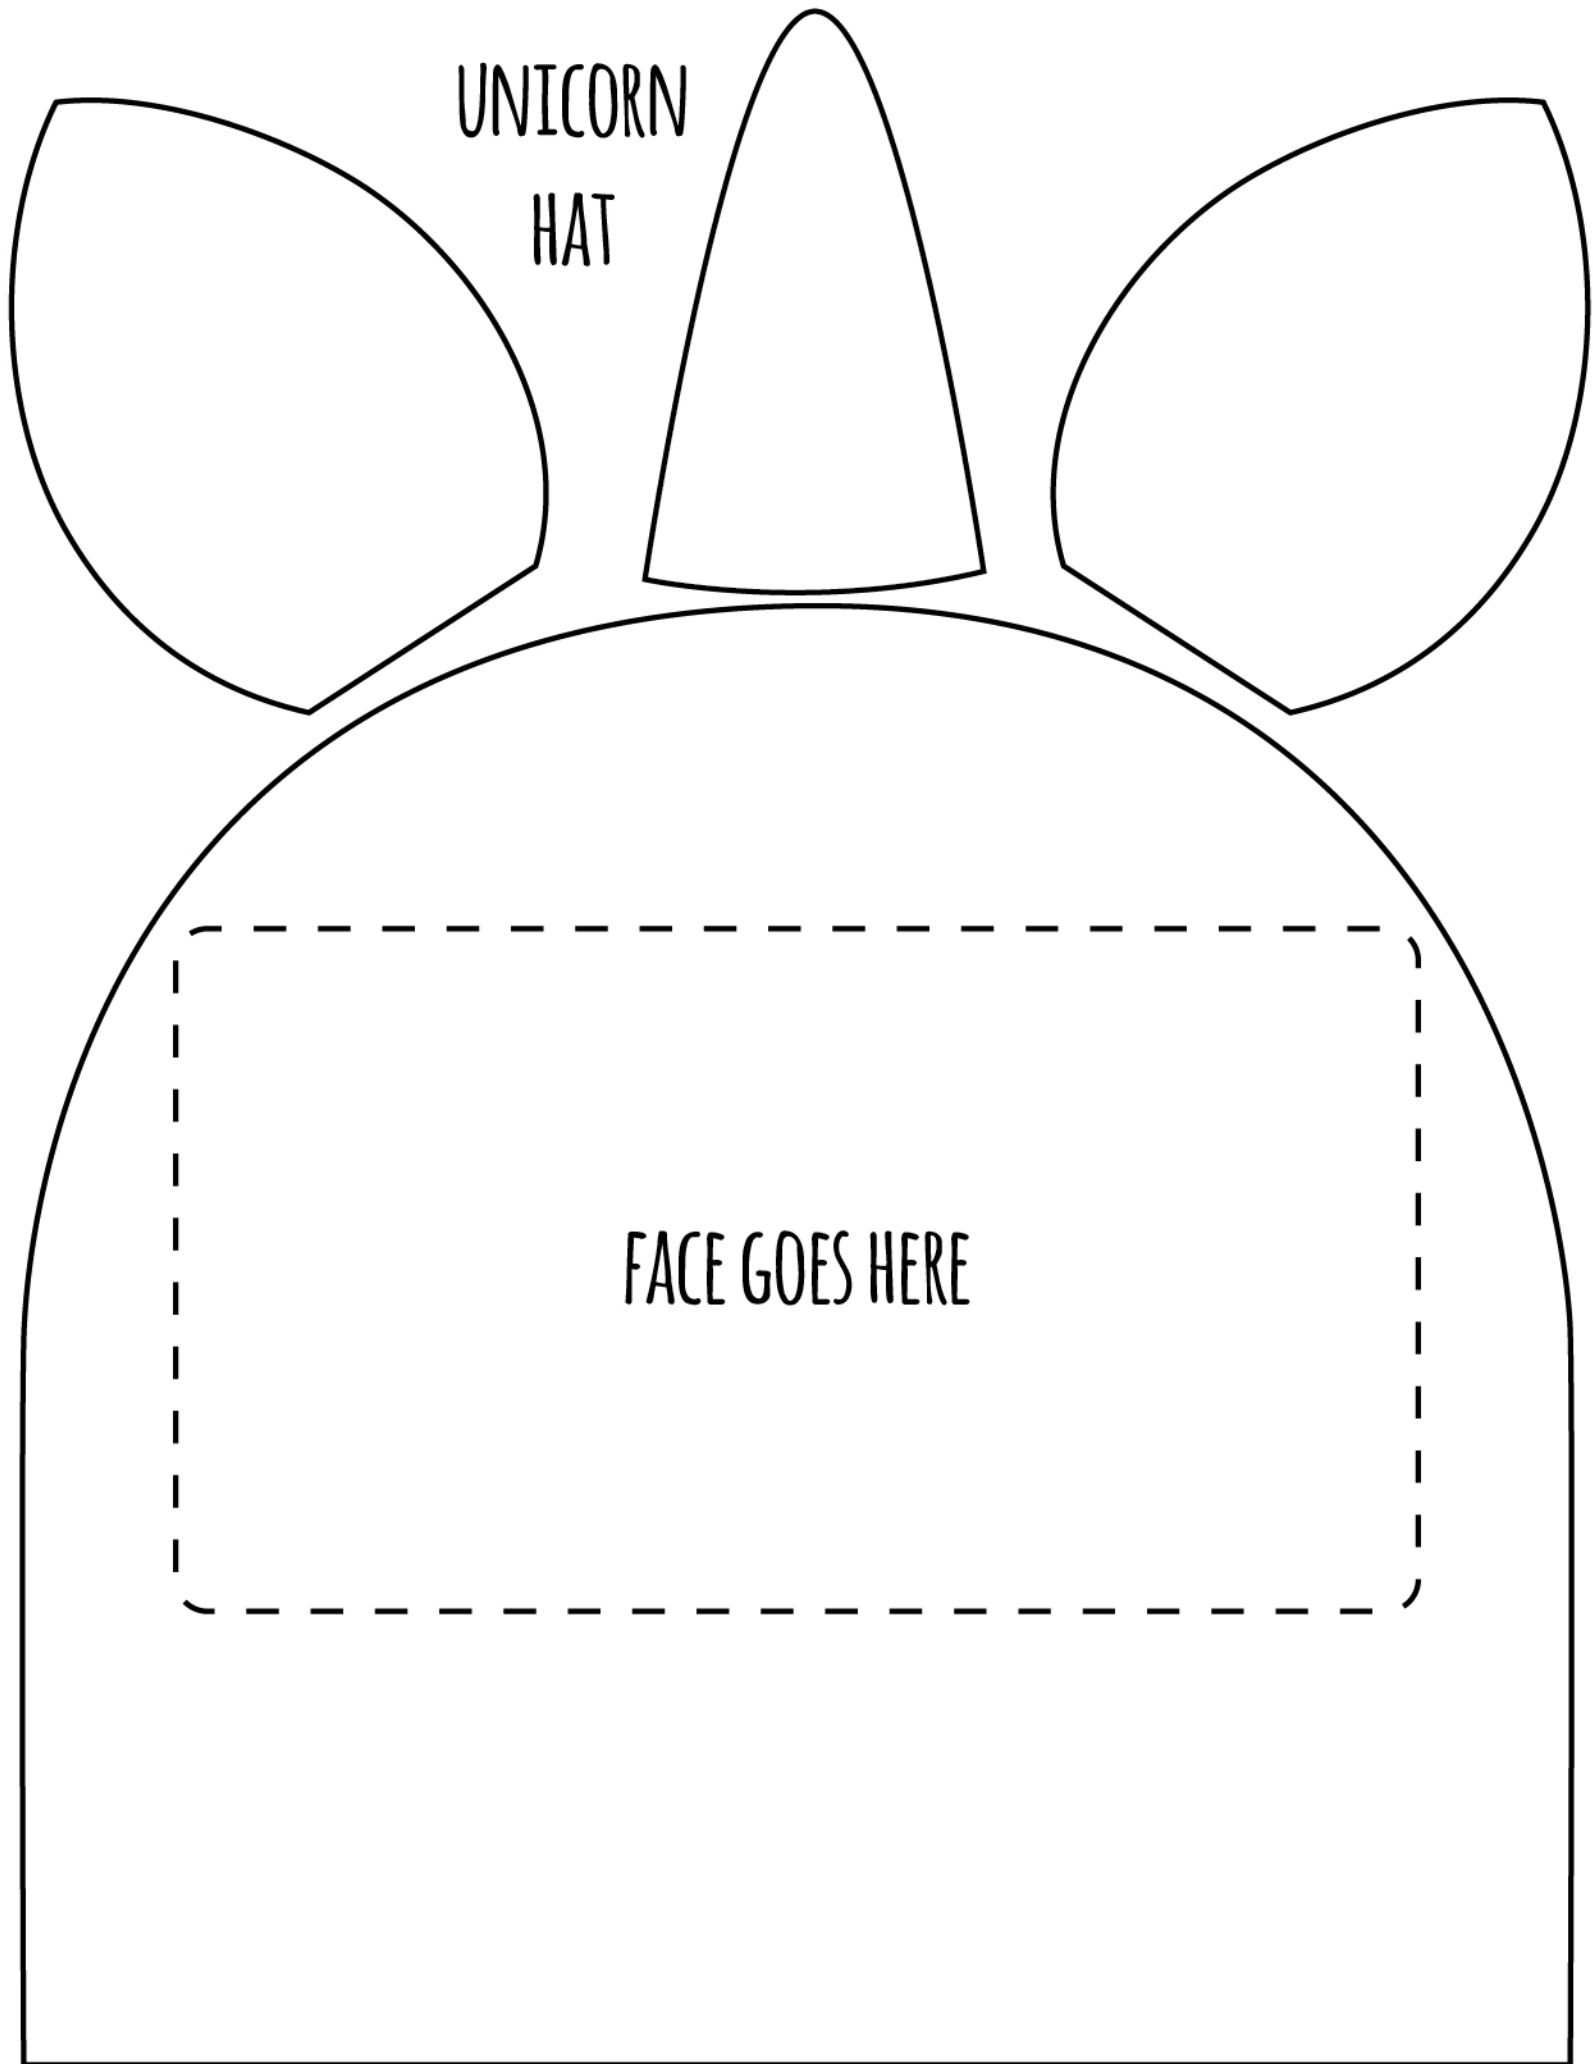

KITTY
HAT

FACE GOES HERE

MONKEY
HAT

FACE GOES HERE

MONSTER
HAT

FACE GOES HERE

A black and white line drawing of an owl hat template. The hat has two large, pointed ears. The main body of the hat is a large rectangle with a rounded top. Inside this rectangle, there is a smaller dashed-line rectangle. The text "OWL HAT" is written in the center of the hat's crown, and "FACE GOES HERE" is written in the center of the dashed-line rectangle.

OWL
HAT

FACE GOES HERE

FACE GOES HERE

SHARK

HAT

UNICORN
HAT

FACE GOES HERE